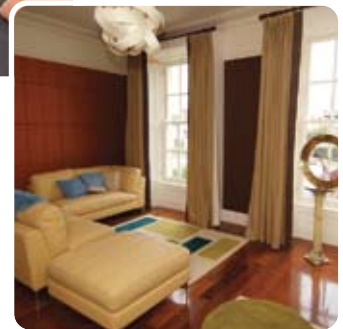

# SHOWHOUSE

24 x 30 minutes

Dreaming of a fabulous new kitchen, want to romanticise your bedroom or update the lounge.....well look no further.

Presented by Ireland's most respected interior architect Neville Knott, ShowHouse sees two professional interior designers take over two identical new houses and compete to create the winning interior. These top designers have around 12 weeks to plan their haven, six days to work on the interior and on the seventh day, the launch day the public arrive and vote on the winning ShowHouse.

Watch as a collection of interior concepts evolve from contemporary, to country classic and modern minimalism, to shabby chic. Each week a host of properties are transformed from luxury apartments in historic Athlone, city living in buzzing Kilkenny, to contemporary homes in Cork and stunning detached properties in Portlaoise.